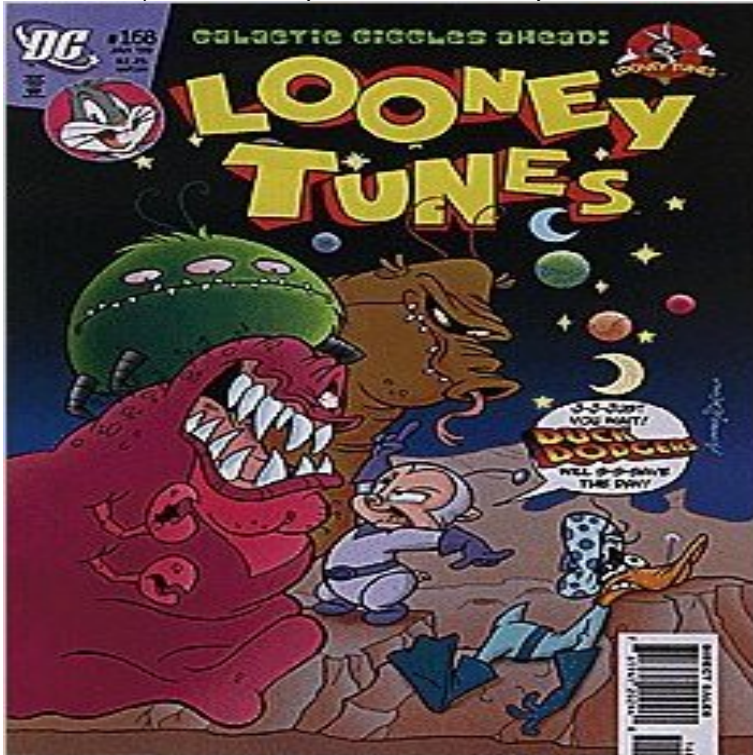

Looney Tunes (1994 series) #168

In these dark days, the world needs a hero. One who inspires hope, happiness and, most importantly, laughter! Yes, Stupor Duck soars again!

[\[PDF\] Daughter of Ireland](#)

[\[PDF\] The Works of William Shakespeare: The Plays Edited from the Folio of Mdcxxiii, with Various Readings from All the Editions and All the Commentators, ... an Account of the Rise and Progress of the E](#)