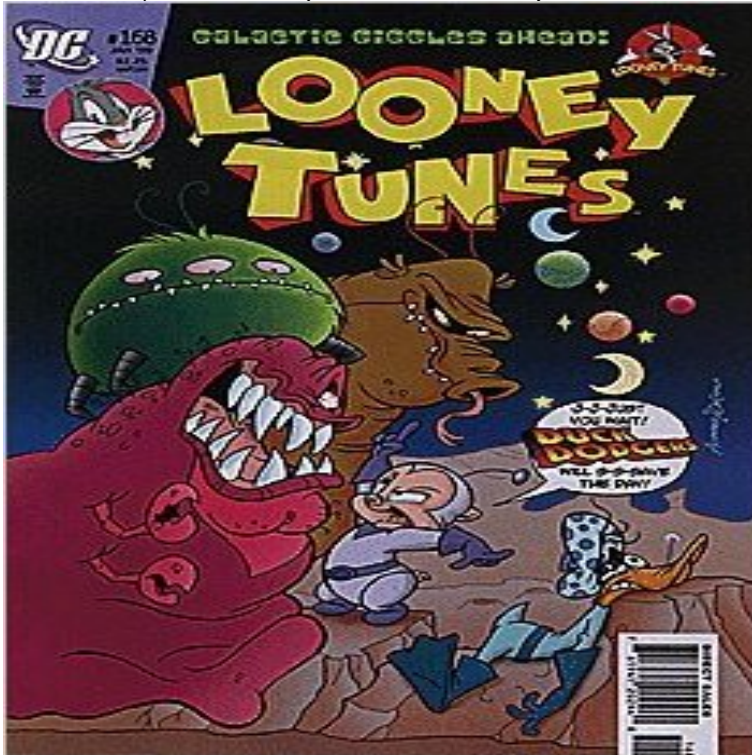

Looney Tunes (1994 series) #168

In these dark days, the world needs a hero. One who inspires hope, happiness and, most importantly, laughter! Yes, Stupor Duck soars again!

[\[PDF\] Daughter of Ireland](#)

[\[PDF\] The Works of William Shakespeare: The Plays Edited from the Folio of Mdcxxiii, with Various Readings from All the Editions and All the Commentators, ... an Account of the Rise and Progress of the E](#)