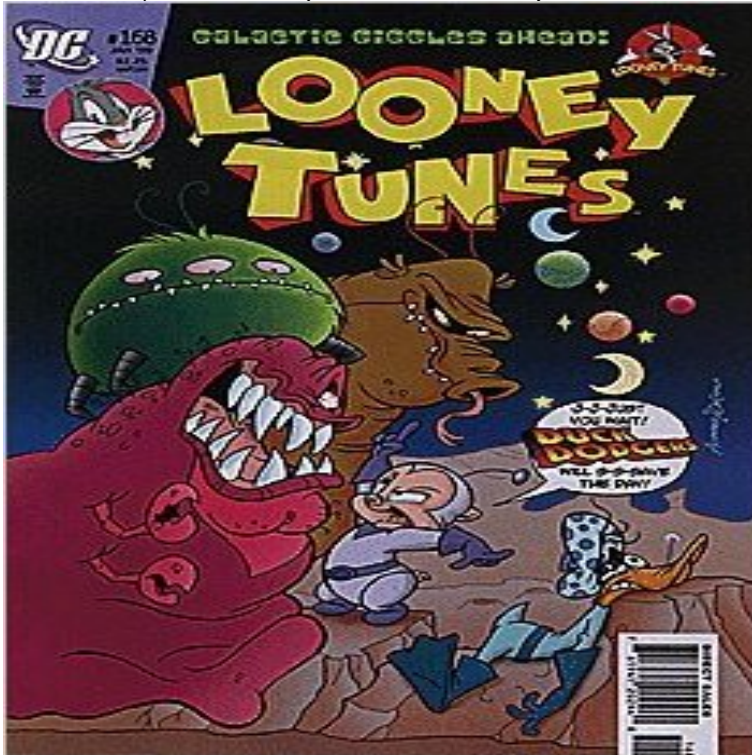

## Looney Tunes (1994 series) #168

In these dark days, the world needs a hero. One who inspires hope, happiness and, most importantly, laughter! Yes, Stupor Duck soars again!

[\[PDF\] Daughter of Ireland](#)

[\[PDF\] The Works of William Shakespeare: The Plays Edited from the Folio of Mdcxxiii, with Various Readings from All the Editions and All the Commentators, ... an Account of the Rise and Progress of the E](#)